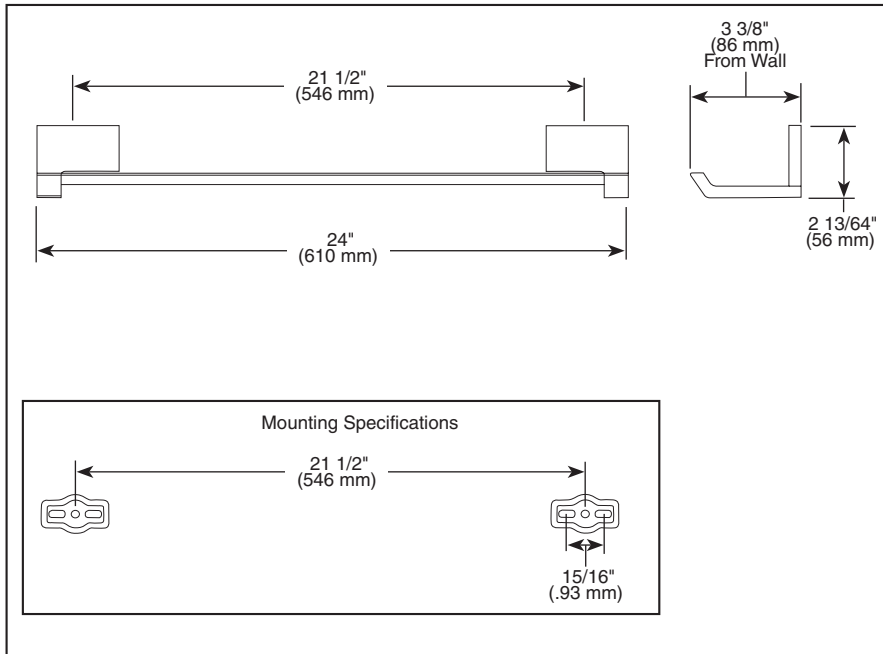

BRIZO®

ACCESSORIES

- Siderna™ Bath Collection
- 24" Towel Bar

Submitted Model No.: _____

Specific Features: _____

▲ Designate proper finish suffix

STANDARD SPECIFICATIONS:

- Wood blocking is preferable behind all wall surfaces. If wood blocking is not available, the following fasteners are suggested: Tile/Masonry-Plastic or lead Anchors; Plaster/drywall-Toggle bolts.
- Mounting hardware and mounting instructions included with product.
- Note: Only plastic anchors are included with the mounting hardware.