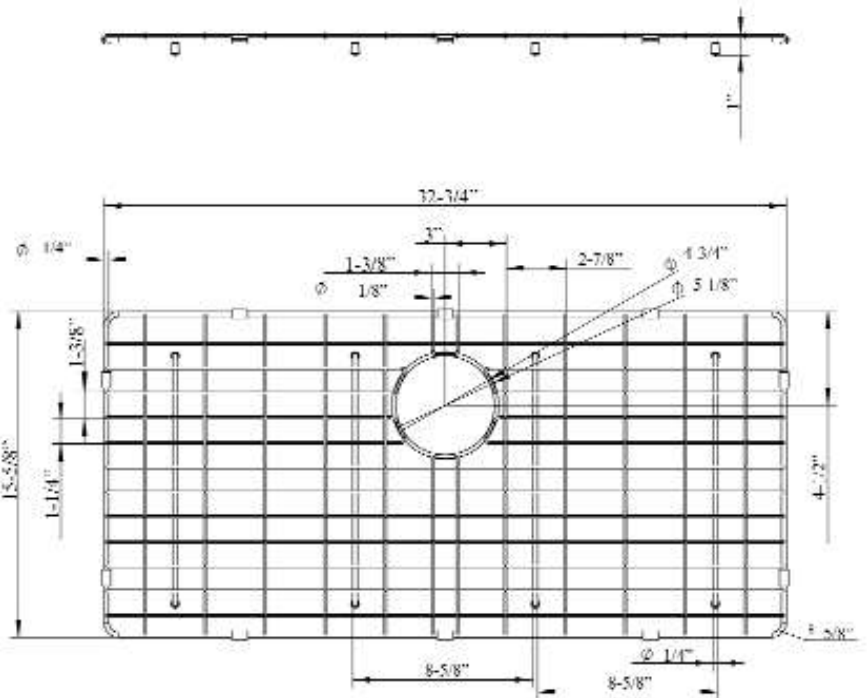

## Features:

- ▶ Fits bottom of FSSSB2008 farmer sink
- ▶ Rubber Feet Covers Included

## Finishes:

**SS** Stainless Steel

W: 32-3/4"  
D: 15-5/8"  
H: 1"

Drain Hole : 4-3/4"

Dimensions and specifications subject to change without notice.